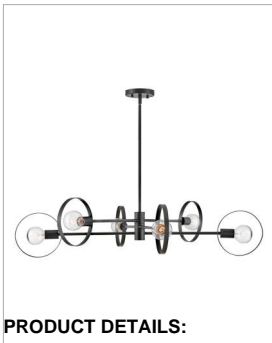

DESI

37296BK

LARGE SINGLE TIER

Swing time. Desi's bold articulating arms and stylish rings easily adjust to your preferred stance, while retaining its thrilling silhouette as a jaw-dropping chandelier. Desi's jaunty, mid-century modern style strikes a self-confident pose when integrated into any interior space.

DETAILS	
FINISH:	Black
MATERIAL:	Steel
SLOPE DEGREE:	90
DIMMABLE:	No

DIMENSIONS	
WIDTH:	42"
HEIGHT:	10"
WEIGHT:	12.5lb

LIGHT SOURCE	
LIGHT SOURCE:	LED Lamp
WATTAGE:	6-14w Med. LED, 100w Equiv.
VOLTAGE:	120v

MOUNTING	
CANOPY:	5" Dia.
LEAD WIRE:	1 X 120"
MAX HEIGHT:	39.5

SHIPPING	
CARTON LENGTH:	45
CARTON WIDTH:	13
CARTON HEIGHT:	12
CARTON WEIGHT:	16.9

PRODUCT DETAILS:

- This stem hung fixture may be hung on a sloped ceiling
- This fixture includes multiple down stems in various lengths to customize the installation height of the fixture, including one 6" stem and two 12" stems.
- Suitable for use in dry (indoor) locations as defined by NEC and CEC. Meets United States UL Underwriters Laboratories & CSA Canadian Standards Association Product Safety Standards
- Articulating arms allow for custom rotation.
- Ideal for globe style bulbs (not included)
- Distinctive mid-century modern elements merge with sleek and timeless forms for a vintage vibe with modern flair
- Striking black finish enhances design