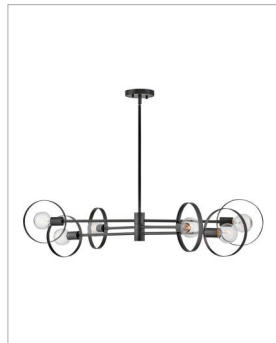

DESI

37296BK

LARGE SINGLE TIER

Swing time. Desi's bold articulating arms and stylish rings easily adjust to your preferred stance, while retaining its thrilling silhouette as a jaw-dropping chandelier. Desi's jaunty, mid-century modern style strikes a self-confident pose when integrated into any interior space.

DETAILS	
FINISH:	Black
MATERIAL:	Steel
SLOPE DEGREE:	90
DIMMABLE:	No

DIMENSIONS	
WIDTH:	42"
HEIGHT:	10"
WEIGHT:	12.5lb

LIGHT SOURCE	
LIGHT SOURCE:	LED Lamp
WATTAGE:	6-14w Med. LED, 100w Equiv.
VOLTAGE:	120v

MOUNTING	
CANOPY:	5" Dia.
LEAD WIRE:	1 X 120"
MAX HEIGHT:	39.5

SHIPPING	
CARTON LENGTH:	45
CARTON WIDTH:	13
CARTON HEIGHT:	12
CARTON WEIGHT:	16.9

PRODUCT DETAILS:

- This stem hung fixture may be hung on a sloped ceiling
- This fixture includes multiple down stems in various lengths to customize the installation height of the fixture, including one 6" stem and two 12" stems.
- Suitable for use in dry (indoor) locations as defined by NEC and CEC. Meets United States UL Underwriters Laboratories & CSA Canadian Standards Association Product Safety Standards
- Articulating arms allow for custom rotation.
- Ideal for globe style bulbs (not included)
- Distinctive mid-century modern elements merge with sleek and timeless forms for a vintage vibe with modern flair
- Striking black finish enhances design