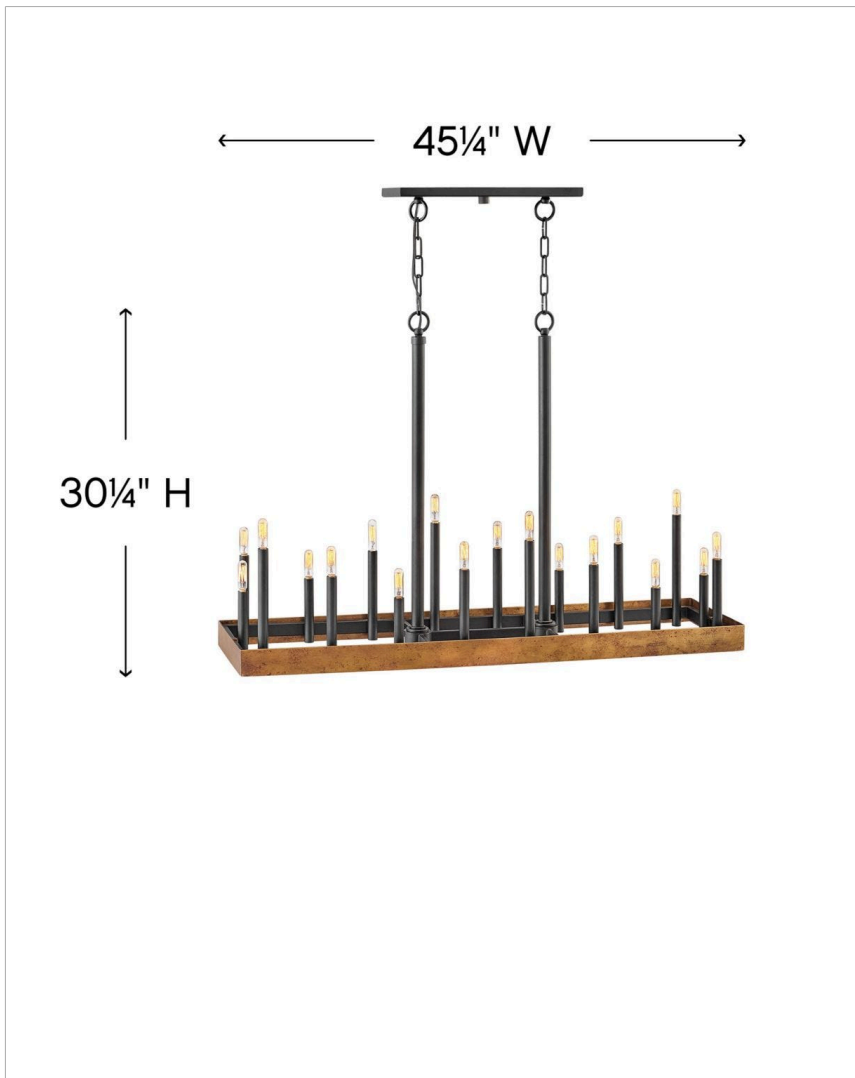

WELLS

3868WA

LARGE SINGLE TIER

Authentic, vintage lighting that feels at home in an industrial setting is right in the wheelhouse for Wells. A wide, weathered band of solid weathered brass lays a firm foundation for a striking centerpiece to any space. Tapered candle sleeves reach up at staggered heights to create a true old world aesthetic.

DETAILS	
FINISH:	Weathered Brass
MATERIAL:	Steel
SLOPE DEGREE:	90
DIMMABLE:	No

DIMENSIONS	
WIDTH:	45.3"
HEIGHT:	30.3"
DEPTH:	12
WEIGHT:	29lb

LIGHT SOURCE	
LIGHT SOURCE:	LED Lamp
WATTAGE:	18-5w Cand. LED, 60w Equiv.
VOLTAGE:	120v

MOUNTING	
CANOPY:	4.75" W X 16.5"L
LEAD WIRE:	1 X 144"

SHIPPING	
CARTON LENGTH:	14.5
CARTON WIDTH:	15
CARTON HEIGHT:	48.5
CARTON WEIGHT:	35.5

PRODUCT DETAILS:

- This chain or cable hung fixture may be installed on any sloped ceiling
- Suitable for use in dry (indoor) locations as defined by NEC and CEC. Meets United States UL Underwriters Laboratories & CSA Canadian Standards Association Product Safety Standards
- Ideal for vintage filament bulbs (not included)
- Angular lines, a bold finish, simple shape and sturdy details merge for a robust but pared down industrial design
- Rich dark brass finish