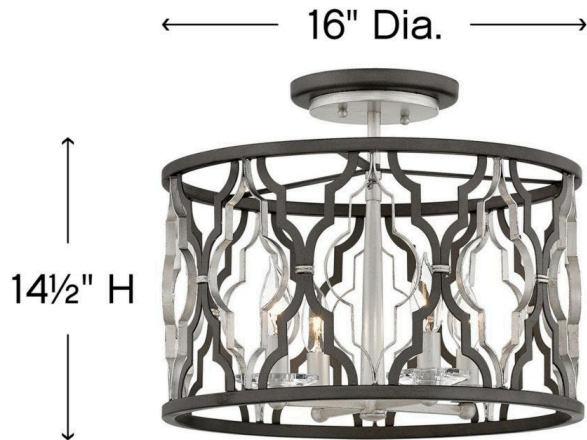

PORTICO

3063GG

MEDIUM SEMI-FLUSH MOUNT

The Portico pendant highlights the medallion, a classic design element, by fusing this antique pattern with on-trend mixed metal finishes in Glacial and Metallic Matte Bronze to reveal a modern symmetry. Delicate crystal candle cups, an elegantly tapered center column and two-tone canopy ensure refined details emanate throughout Portico's sophisticated design.

DETAILS	
FINISH:	Glacial
MATERIAL:	Steel
DIMMABLE:	No

DIMENSIONS	
WIDTH:	16"
HEIGHT:	14.5"
WEIGHT:	6lb

LIGHT SOURCE	
LIGHT SOURCE:	LED Lamp
WATTAGE:	4-5w Cand. LED, 60w Equiv.
VOLTAGE:	120v

MOUNTING	
CANOPY:	6.5" Dia.
LEAD WIRE:	1 X 120"
MAX HEIGHT:	41.5

SHIPPING	
CARTON LENGTH:	19.5
CARTON WIDTH:	14.5
CARTON HEIGHT:	19.5
CARTON WEIGHT:	9

PRODUCT DETAILS:

- This fixture includes multiple down stems in various lengths to customize the installation height of the fixture, including one 6" stem and two 12" stems.
- Suitable for use in dry (indoor) locations as defined by NEC and CEC. Meets United States UL Underwriters Laboratories & CSA Canadian Standards Association Product Safety Standards
- Height when mounted as pendant is 9.5"
- Merging the best of traditional and modern elements, with a sophisticated and streamlined silhouette perfect for any space
- Stunning silver patina