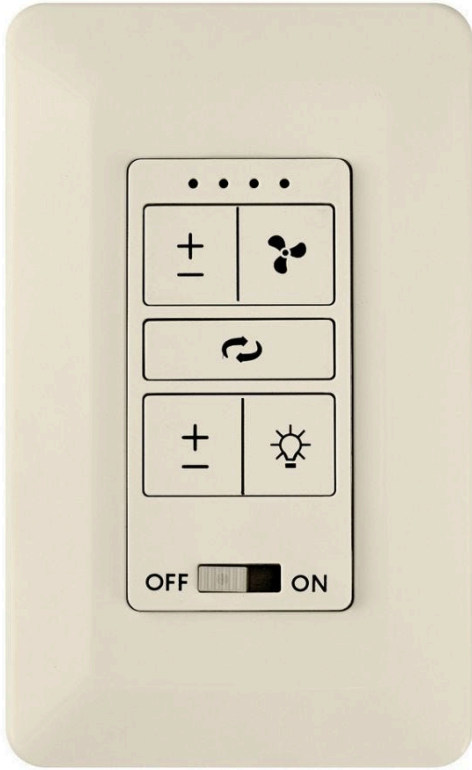

WALL CONTROL 4SPD DC

980001FAL

WALL CONTROL 4 SPEED DC

WALL CONTROL 4 SPEED DC

DETAILS	
FINISH:	Almond
MATERIAL:	Composite
DIMMABLE:	No

DIMENSIONS	
WIDTH:	3.3"
HEIGHT:	5.3"

MOUNTING	
LEAD WIRE:	1 X 6"

SHIPPING	
CARTON LENGTH:	5.3
CARTON WIDTH:	3.2
CARTON HEIGHT:	2.5

PRODUCT DETAILS:

- Suitable for use in dry (indoor) locations as defined by NEC and CEC. Meets United States UL Underwriters Laboratories & CSA Canadian Standards Association Product Safety Standards
- Neutral perfection with a flawless white finish enhances design