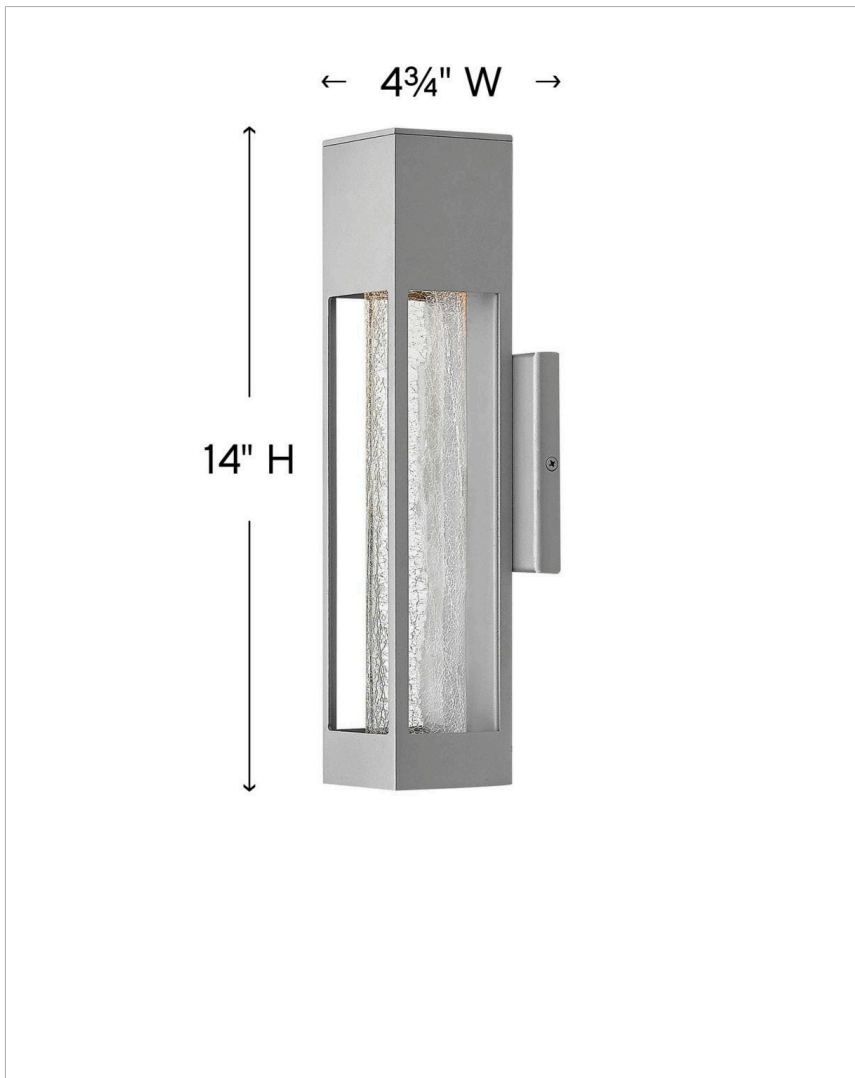

VAPOR

2850TT

SMALL WALL MOUNT LANTERN

Vapor's streamlined profile allows the spectacular crackled glass to star in this captivating design. The low profile back plate and stamped metal construction project a sleek, contemporary style statement.

DETAILS	
FINISH:	Titanium
MATERIAL:	Aluminum
GLASS:	Crackle
DIMMABLE:	YES - CL TYPE DIMMER (SSL7A)

DIMENSIONS	
WIDTH:	4.8"
HEIGHT:	14"
WEIGHT:	3lb
BACK PLATE:	4.75" Sq.
EXTENSION:	3.8"
TOP TO OUTLET:	7.25"

LIGHT SOURCE	
LIGHT SOURCE:	LED Lamp
LED NAME:	GU10LED-6.5
WATTAGE:	1-7w GU10 LED, 35w Equiv.
VOLTAGE:	120v
COLOR TEMP:	2700
CRI:	80
DIMMABLE:	YES - CL TYPE DIMMER (SSL7A)

SHIPPING	
CARTON LENGTH:	10
CARTON WIDTH:	7.5
CARTON HEIGHT:	17.5
CARTON WEIGHT:	4

PRODUCT DETAILS:

- Mounting hardware is hidden on the backplate to ensure a clean silhouette
- Suitable for use in wet (outdoor direct rain or sprinkler) locations as defined by NEC and CEC. Meets United States UL Underwriters Laboratories & CSA Canadian Standards Association Product Safety Standards
- Fixture is ADA compliant and adheres to the standards and guidelines listed by the Americans with Disabilities Act
- Vapor's stunning crackled glass casts spectacular light patterns, adding dramatic visual interest at night.
- 2 year finish warranty
- LED Bulbs carry a 3-year limited warranty
- For LED lamping, a 6.5w GU10 LED bulb is recommended: GU10LED-3K
- Bold lines and a clean, minimalist style complement contemporary architecture