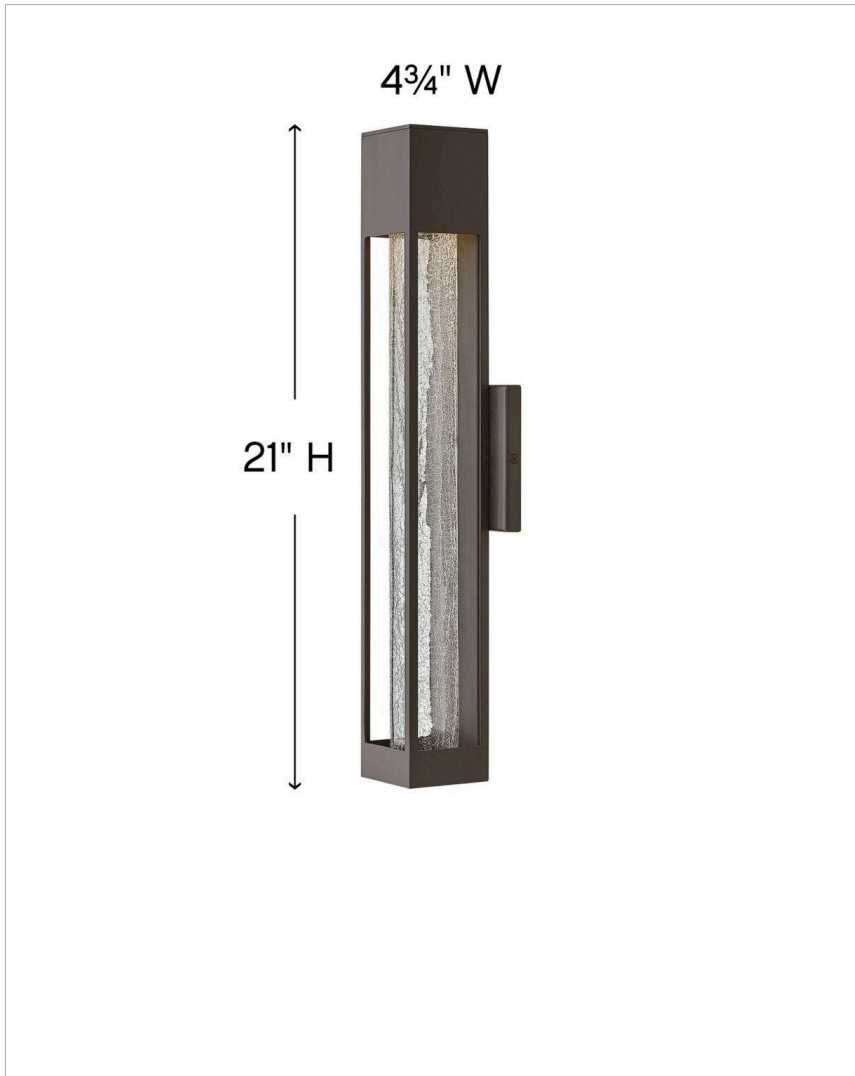

VAPOR

2854BZ

MEDIUM WALL MOUNT LANTERN

Vapor's streamlined profile allows the spectacular crackled glass to star in this captivating design. The low profile back plate and stamped metal construction project a sleek, contemporary style statement.

DETAILS	
FINISH:	Bronze
MATERIAL:	Aluminum
GLASS:	Crackle
DIMMABLE:	YES - CL TYPE DIMMER (SSL7A)

DIMENSIONS	
WIDTH:	4.8"
HEIGHT:	21"
WEIGHT:	3.5lb
BACK PLATE:	4.75" Sq.
EXTENSION:	3.8"
TOP TO OUTLET:	10.5"

LIGHT SOURCE	
LIGHT SOURCE:	LED Lamp
LED NAME:	GU10LED-6.5
WATTAGE:	1-7w GU10 LED, 35w Equiv.
VOLTAGE:	120v
COLOR TEMP:	2700
CRI:	80
DIMMABLE:	YES - CL TYPE DIMMER (SSL7A)

SHIPPING	
CARTON LENGTH:	10
CARTON WIDTH:	7.5
CARTON HEIGHT:	24
CARTON WEIGHT:	5

PRODUCT DETAILS:

- Mounting hardware is hidden on the backplate to ensure a clean silhouette
- Suitable for use in wet (outdoor direct rain or sprinkler) locations as defined by NEC and CEC. Meets United States UL Underwriters Laboratories & CSA Canadian Standards Association Product Safety Standards
- Fixture is ADA compliant and adheres to the standards and guidelines listed by the Americans with Disabilities Act
- Vapor's stunning crackled glass casts spectacular light patterns, adding dramatic visual interest at night.
- 2 year finish warranty
- LED Bulbs carry a 3-year limited warranty
- For LED lamping, a 6.5w GU10 LED bulb is recommended: GU10LED-3K
- Bold lines and a clean, minimalist style complement contemporary architecture