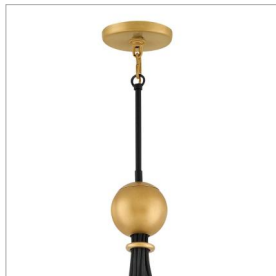

lisa mcdennon
COLLECTION

← 26" Dia. →

45" H

NULA

35906SHW

LARGE SINGLE TIER

Nula is a work of art. A juxtaposition of industrial elements and organic influences transmutes simplicity into decadence. Pairing a dense chalk-white exterior with a gleaming, luxe gold interior elicits a dramatic effect. Several designs offer flexibility to customize for unique installations.

DETAILS

FINISH:	Shell White
MATERIAL:	Steel
SLOPE DEGREE:	90
DIMMABLE:	No

DIMENSIONS

WIDTH:	26"
HEIGHT:	45"
WEIGHT:	7lb

LIGHT SOURCE

LIGHT SOURCE:	LED Lamp
WATTAGE:	15-5w Cand. LED, 60w Equiv.
VOLTAGE:	120v

MOUNTING

CANOPY:	6" Dia.
LEAD WIRE:	1 X 144"
MAX HEIGHT:	71.8

SHIPPING

CARTON LENGTH:	39.5
CARTON WIDTH:	24.5
CARTON HEIGHT:	14.5
CARTON WEIGHT:	14

PRODUCT DETAILS:

- This chain or cable hung fixture may be installed on any sloped ceiling
- This stem hung fixture may be hung on a sloped ceiling
- This fixture includes multiple down stems in various lengths to customize the installation height of the fixture, including one 6" stem and two 12" stems.
- Suitable for use in dry (indoor) locations as defined by NEC and CEC. Meets United States UL Underwriters Laboratories & CSA Canadian Standards Association Product Safety Standards
- Provided with an adjustable ring for a custom look
- The Lisa McDennon Collection offers a striking mix of edgy, sculptural silhouettes that incorporate modern, organic elements and luxe materials, brought to life by her innovative and original point of view.
- Eclectic style that mixes unconventional elements; unique and sophisticated designs that feel modern and vintage at the same time.
- Neutral perfection with a flawless white finish enhances design