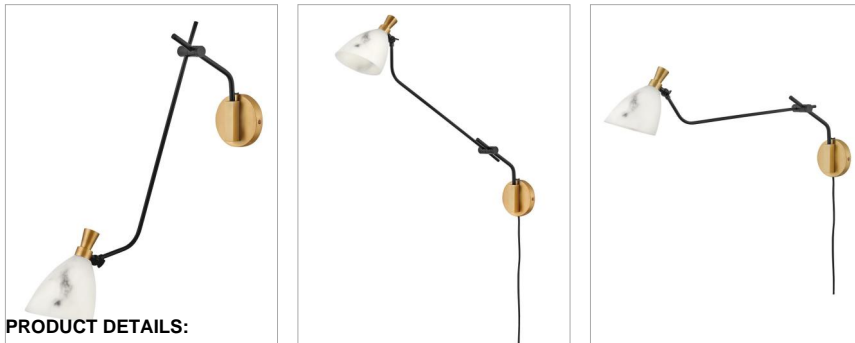

SINCLAIR

33792HB

SINGLE LIGHT SCONCE

Influenced by a mid-century modern aesthetic, Sinclair's striking profile is accentuated by stunning details. A classic finish combination of Heritage Brass and Black is paired with luminous, luxurious faux alabaster shades. Sinclair's sophisticated design offers articulating shades to create a custom look. All designs for Sinclair must be bulbed with LED bulbs only (not included).

DETAILS	
FINISH:	Heritage Brass
MATERIAL:	Steel
GLASS:	Faux Alabaster
DIMMABLE:	No

DIMENSIONS	
WIDTH:	5.3"
HEIGHT:	29.8"
WEIGHT:	3.6lb
BACK PLATE:	4.75" Dia.
EXTENSION:	30"
TOP TO OUTLET:	8"

LIGHT SOURCE	
LIGHT SOURCE:	LED Lamp
WATTAGE:	1-5w Cand. LED
VOLTAGE:	120v

SHIPPING	
CARTON LENGTH:	27.8
CARTON WIDTH:	9.4
CARTON HEIGHT:	7.7
CARTON WEIGHT:	5.5

PRODUCT DETAILS:

- Mounting hardware is hidden on the backplate to ensure a clean silhouette
- Candelabra LED lamps required
- Suitable for use in dry (indoor) locations as defined by NEC and CEC. Meets United States UL Underwriters Laboratories & CSA Canadian Standards Association Product Safety Standards
- Features On/Off switch
- Can be hard wired or mounted with fabric covered plug-in cord.
- Optional cord cover available, 6938BK
- Distinctive mid-century modern elements merge with sleek and timeless forms for a vintage vibe with modern flair
- Fully adjustable both left or right and up or down.