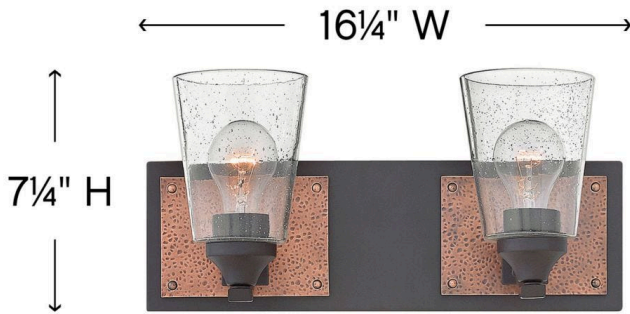

JACKSON

51822KZ

TWO LIGHT VANITY

Jackson merges traditional details such as clear seeded glass, finished glass collars and distinctive hammered accent plates to create a seamless, polished look that is at home in a rustic lodge or an urban loft.

DETAILS	
FINISH:	Buckeye Bronze
MATERIAL:	Steel
GLASS:	Clear Seedy
DIMMABLE:	No

DIMENSIONS	
WIDTH:	16.3"
HEIGHT:	7.3"
WEIGHT:	5.7lb
BACK PLATE:	16.25"W X 5"H
EXTENSION:	7"
TOP TO OUTLET:	5"

LIGHT SOURCE	
LIGHT SOURCE:	LED Lamp
WATTAGE:	2-14w Med. LED, 100w Equiv.
VOLTAGE:	120v

SHIPPING	
CARTON LENGTH:	21.8
CARTON WIDTH:	9.3
CARTON HEIGHT:	8.3
CARTON WEIGHT:	7

PRODUCT DETAILS:

- Mounting hardware is hidden on the backplate to ensure a clean silhouette
- Fixture can be mounted either up or down
- Suitable for use in damp locations as defined by NEC and CEC. Meets United States UL Underwriters Laboratories & CSA Canadian Standards Association Product Safety Standards
- Artisanal details, a rich finish and artisanal elements add warm rustic style
- Bold and robust dark bronze finish