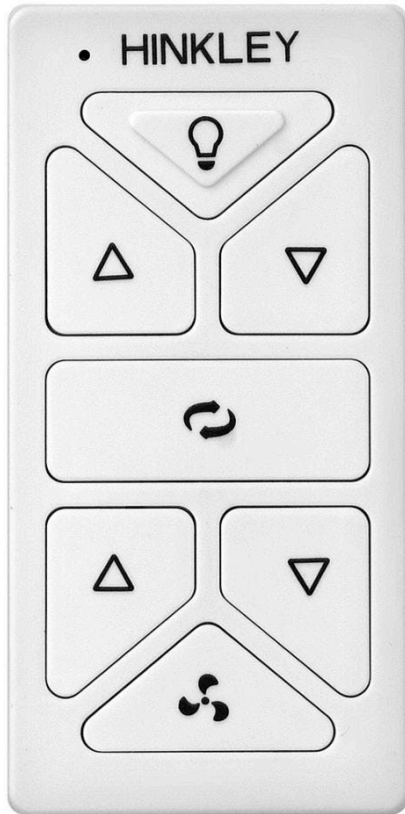

HIRO CONTROL REVERSING

980014FWH-R

HIRO CONTROL REVERSING

DETAILS	
FINISH:	White
MATERIAL:	Composite
DIMMABLE:	No

DIMENSIONS	
WIDTH:	3.3"
HEIGHT:	5.3"

SHIPPING	
CARTON LENGTH:	3.3
CARTON WIDTH:	3.4
CARTON HEIGHT:	5.3

PRODUCT DETAILS:

- Suitable for use in dry (indoor) locations as defined by NEC and CEC. Meets United States UL Underwriters Laboratories & CSA Canadian Standards Association Product Safety Standards
- Features a manual switch to turn off and on
- Integrates with other smart home products including voice assistants from Amazon and Google
- Secures to a flat wall or a single/multiple gang switch box. Nestles within a standard decorative opening face plate.
- Configures for use as a wall-mount control or handheld remote
- Wall/Remote Control included.
- All-in-one receiver supplied with fan where fan reverses at the control
- WiFi compatibility with included fan control