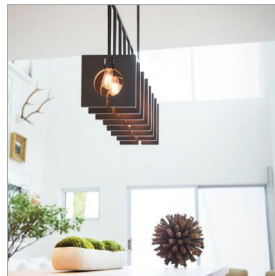

## LUDLOW

41315BGR

EIGHT LIGHT LINEAR

Ludlow cleverly blends a pendant for industrial features with inspiration drawn from Palladian architecture. Designed around the light source, Ludlow plays with the simple geometry of circles and squares for an ultra-stylish composition. Ludlow is part of the Lisa McDennon Collection.

### DIMENSIONS

WIDTH:	37.3"
HEIGHT:	22"
DEPTH:	10
WEIGHT:	41lb

### PRODUCT DETAILS:

- This fixture includes multiple down stems in various lengths to customize the installation height, including two 6" stems and four 12" stems.
- Suitable for use in dry (indoor) locations as defined by NEC and CEC. Meets United States UL Underwriters Laboratories & CSA Canadian Standards Association Product Safety Standards
- The Lisa McDennon Collection offers a striking mix of edgy, sculptural silhouettes that incorporate modern, organic elements and luxe materials, brought to life by her innovative and original point of view.
- Bold silhouette with dramatic details creates a modern statement
- Rich gray tone