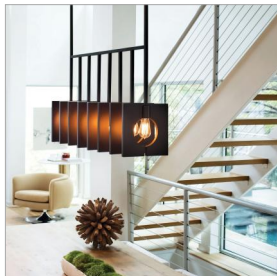

PRODUCT DETAILS:

- This fixture includes multiple down stems in various lengths to customize the installation height, including two 6" stems and four 12" stems.
- Suitable for use in dry (indoor) locations as defined by NEC and CEC. Meets United States UL Underwriters Laboratories & CSA Canadian Standards Association Product Safety Standards
- The Lisa McDennon Collection offers a striking mix of edgy, sculptural silhouettes that incorporate modern, organic elements and luxe materials, brought to life by her innovative and original point of view.
- Bold silhouette with dramatic details creates a modern statement
- Rich gray tone

HINKLEY

HINKLEY
33000 Pin Oak Parkway
Avon Lake, OH 44012

PHONE: (440) 653-5500
Toll Free: 1 (800) 446-5539

hinkley.com