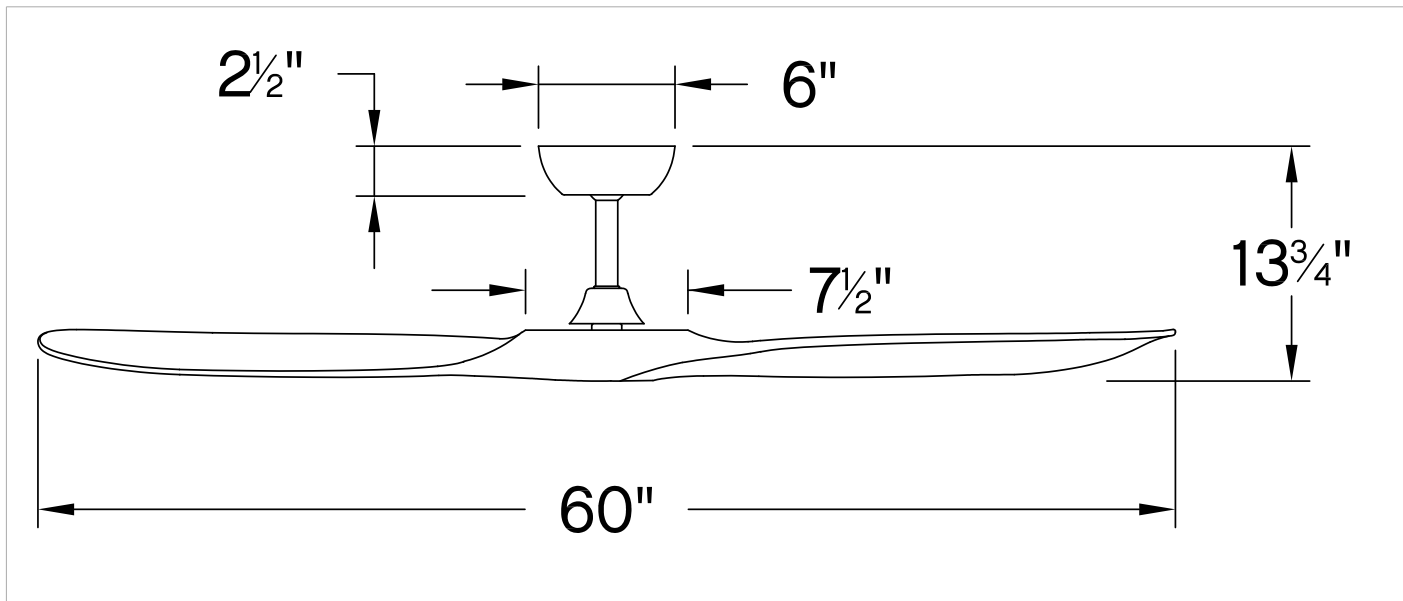

SWELL

903860FGT-NDD

SWELL 60" FAN

DETAILS	
FAN FINISH:	Graphite
BLADE COUNT:	3
SLOPE DEGREE:	20

DIMENSIONS	
WIDTH:	60"
HEIGHT:	13.8"

LIGHT SOURCE	
VOLTAGE:	120v

MOUNTING	
CANOPY:	6" Dia.
LEAD WIRE:	1 x 76"

Swell is sophisticated and distinct in design without sacrificing on its purpose. Available in Matte Black with Walnut blades or Graphite with Driftwood blades, Swell sets the tone for all contemporary spaces. Swell is DAMP rated, making it perfect for both interior and outdoor settings.

HINKLEY

HINKLEY
33000 Pin Oak Parkway
Avon Lake, OH 44012

PHONE: (440) 653-5500
Toll Free: 1 (800) 446-5539

hinkley.com

SWELL 60" FAN

903860FGT-NDD

PERFORMANCE SPECIFICATIONS	STANDARD	
	HIGH SPEED	AVERAGE SPEED
Airflow	8521	6059
EnergyUse	30.5	19
EnergyCost	9	5
Efficiency	279	325
AMPS	0.47	0.28
RPMS	155	106