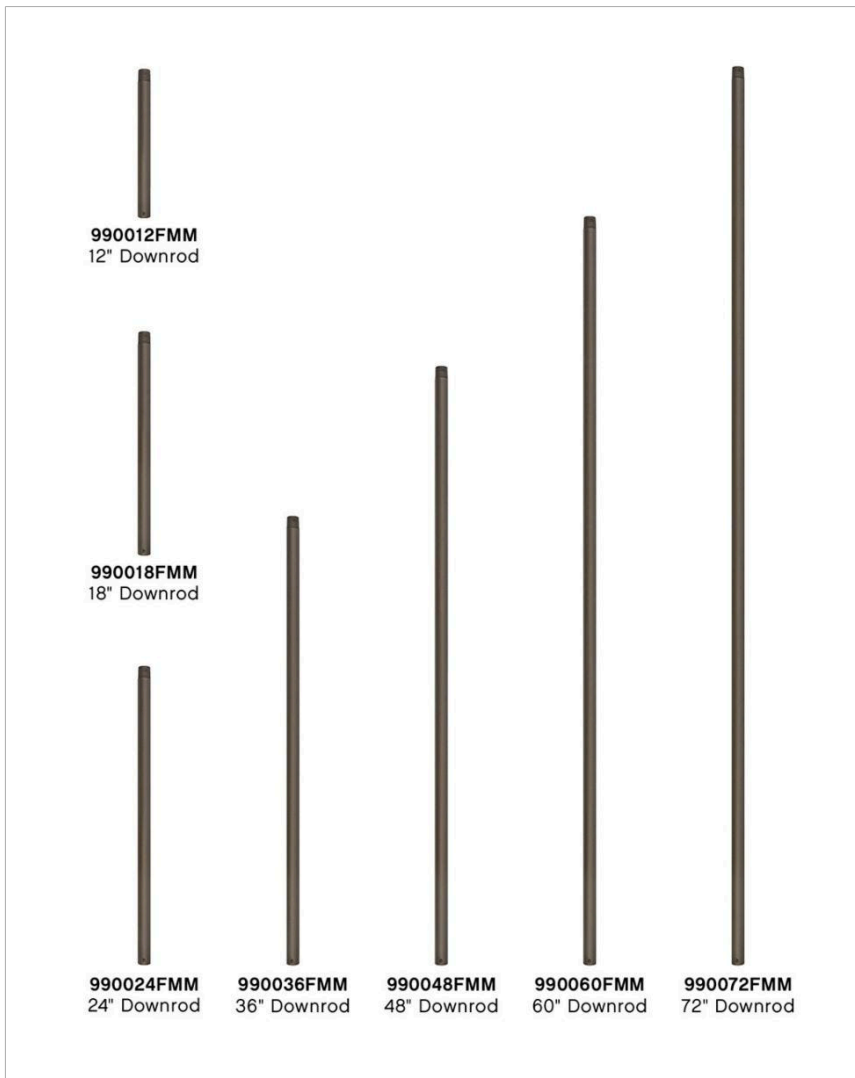

12" DOWNROD

990012FMM

12" DOWNROD

12" DOWNROD

DETAILS	
FINISH:	Metallic Matte Bronze
MATERIAL:	Steel
DIMMABLE:	No

DIMENSIONS	
WIDTH:	1"
HEIGHT:	12"

SHIPPING	
CARTON LENGTH:	12
CARTON WIDTH:	2
CARTON HEIGHT:	2

PRODUCT DETAILS:

- Suitable for use in wet (outdoor direct rain or sprinkler) locations as defined by NEC and CEC. Meets United States UL Underwriters Laboratories & CSA Canadian Standards Association Product Safety Standards
- Warm rich light bronze tone