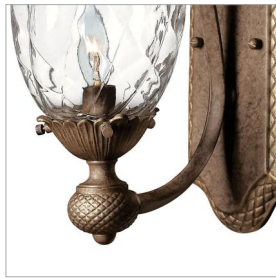

PLANTATION

4140PZ

SINGLE LIGHT SCONCE

A Hinkley classic, the ornate Plantation collection features exceptional pineapple shaped, clear optic glass that makes a noble statement with matching candle sleeves and elaborate, decorative cast detailing.

DETAILS	
FINISH:	Pearl Bronze
MATERIAL:	Aluminum
GLASS:	Clear Optic
DIMMABLE:	No

DIMENSIONS	
WIDTH:	6"
HEIGHT:	14.5"
WEIGHT:	7lb
BACK PLATE:	4.75"W X 12"H
EXTENSION:	8.5"
TOP TO OUTLET:	8.5"

LIGHT SOURCE	
LIGHT SOURCE:	LED Lamp
WATTAGE:	1-5w Cand. LED, 60w Equiv.
VOLTAGE:	120v

SHIPPING	
CARTON LENGTH:	14.5
CARTON WIDTH:	10
CARTON HEIGHT:	20.5
CARTON WEIGHT:	11

PRODUCT DETAILS:

- Suitable for use in dry (indoor) locations as defined by NEC and CEC. Meets United States UL Underwriters Laboratories & CSA Canadian Standards Association Product Safety Standards
- Classic, elegant lines and timeless details enhance a traditional space
- Warm rich light bronze tone