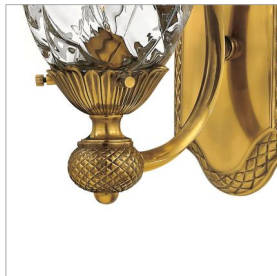

PLANTATION

4140BB

SINGLE LIGHT SCONCE

A Hinkley classic, the ornate Plantation collection features exceptional pineapple shaped, clear optic glass that makes a noble statement with matching candle sleeves and elaborate, decorative cast detailing.

DETAILS	
FINISH:	Burnished Brass
MATERIAL:	Brass
GLASS:	Clear Optic
DIMMABLE:	No

DIMENSIONS	
WIDTH:	6"
HEIGHT:	14.5"
WEIGHT:	7lb
BACK PLATE:	4.75"W X 12"H
EXTENSION:	8.5"
TOP TO OUTLET:	8.5"

LIGHT SOURCE	
LIGHT SOURCE:	LED Lamp
WATTAGE:	1-5w Cand. LED, 60w Equiv.
VOLTAGE:	120v

SHIPPING	
CARTON LENGTH:	14.5
CARTON WIDTH:	10
CARTON HEIGHT:	20.5
CARTON WEIGHT:	11

PRODUCT DETAILS:

- Suitable for use in dry (indoor) locations as defined by NEC and CEC. Meets United States UL Underwriters Laboratories & CSA Canadian Standards Association Product Safety Standards
- Classic, elegant lines and timeless details enhance a traditional space
- Rich dark brass finish

HINKLEY

HINKLEY
33000 Pin Oak Parkway
Avon Lake, OH 44012

PHONE: (440) 653-5500
Toll Free: 1 (800) 446-5539

hinkley.com