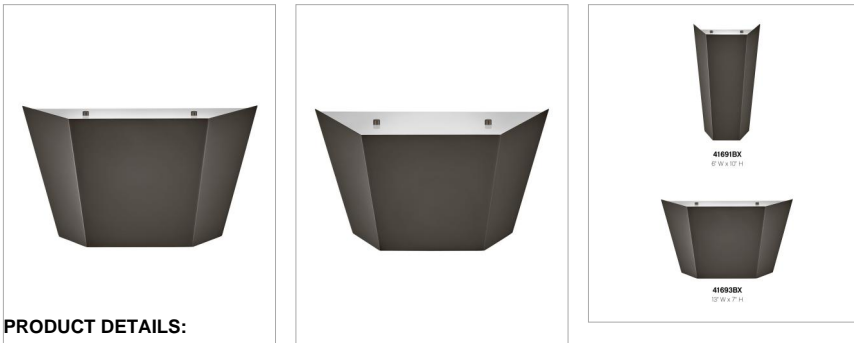

VIN

41693BX

TWO LIGHT SCONCE

Vin adds a dash of Art Deco influence and inspiration to its surroundings. This transitional sconce features a minimalist but impactful profile which casts light up the wall and can be hung either up or down.

DETAILS	
FINISH:	Black Oxide
MATERIAL:	Steel
GLASS:	Etched
DIMMABLE:	YES - CL TYPE DIMMER (SSL7A)

DIMENSIONS	
WIDTH:	13"
HEIGHT:	7"
WEIGHT:	1.5lb
BACK PLATE:	8"W X 5.75"H
EXTENSION:	4"
TOP TO OUTLET:	3.25"

SHIPPING	
CARTON LENGTH:	15.5
CARTON WIDTH:	12
CARTON HEIGHT:	7.3
CARTON WEIGHT:	2.2

PRODUCT DETAILS:

- Fixture can be mounted either up or down
- Suitable for use in dry (indoor) locations as defined by NEC and CEC. Meets United States UL Underwriters Laboratories & CSA Canadian Standards Association Product Safety Standards
- Fixture is ADA compliant and adheres to the standards and guidelines listed by the Americans with Disabilities Act
- Meets California Energy Commission Title regulations/JA8 when using the included LED bulb
- LED Bulbs carry a 3-year limited warranty
- Merging the best of traditional and modern elements, with a sophisticated and streamlined silhouette perfect for any space
- Striking black finish enhances design