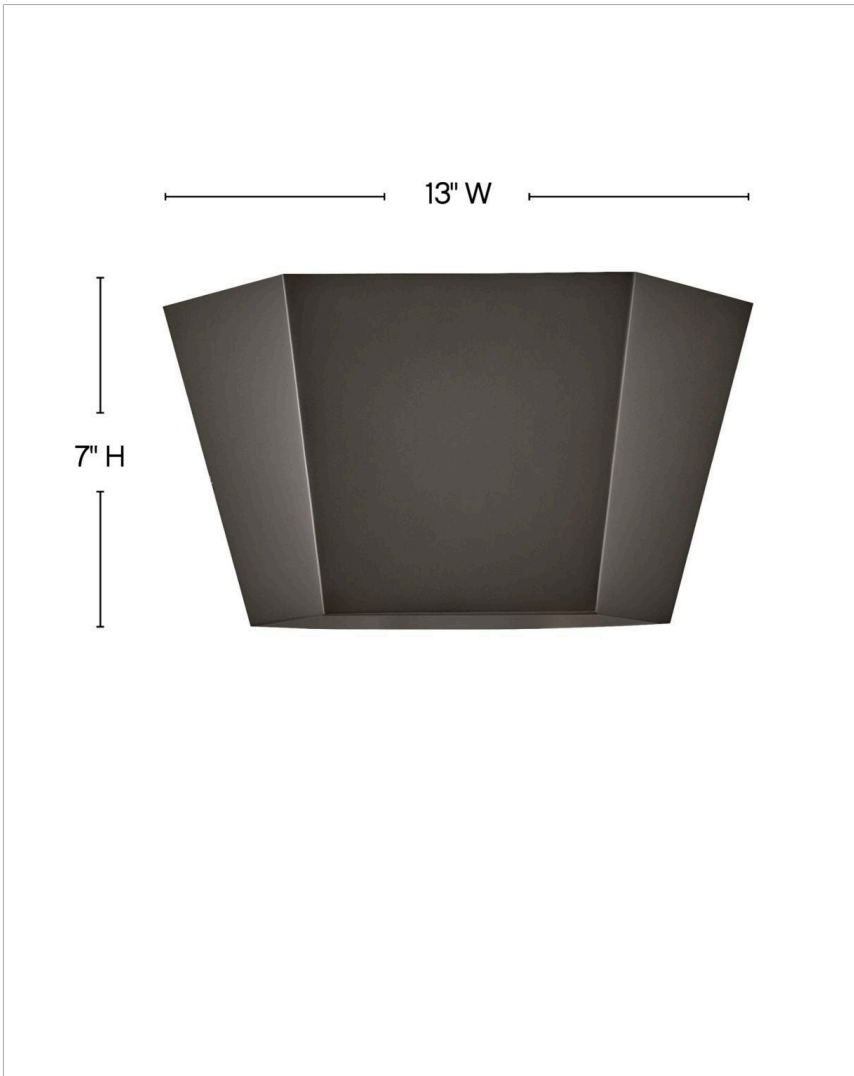

VIN

41693BX

TWO LIGHT SCONCE

Vin adds a dash of Art Deco influence and inspiration to its surroundings. This transitional sconce features a minimalist but impactful profile which casts light up the wall and can be hung either up or down.

DETAILS	
FINISH:	Black Oxide
MATERIAL:	Steel
GLASS:	Etched
DIMMABLE:	YES - CL TYPE DIMMER (SSL7A)

DIMENSIONS	
WIDTH:	13"
HEIGHT:	7"
WEIGHT:	1.5lb
BACK PLATE:	8"W X 5.75"H
EXTENSION:	4"
TOP TO OUTLET:	3.25"

LIGHT SOURCE	
LIGHT SOURCE:	LED Lamp
LED NAME:	GU10LED-3K
WATTAGE:	2-6w GU10 LED *Included
VOLTAGE:	120v
COLOR TEMP:	3000
LUMENS:	1000
CRI:	80
INCANDESCENT EQUIVALENCY:	2 x 60w
DIMMABLE:	YES - CL TYPE DIMMER (SSL7A)

SHIPPING	
CARTON LENGTH:	15.5
CARTON WIDTH:	12
CARTON HEIGHT:	7.3
CARTON WEIGHT:	2.2

PRODUCT DETAILS:

- Fixture can be mounted either up or down
- Suitable for use in dry (indoor) locations as defined by NEC and CEC. Meets United States UL Underwriters Laboratories & CSA Canadian Standards Association Product Safety Standards
- Fixture is ADA compliant and adheres to the standards and guidelines listed by the Americans with Disabilities Act
- Meets California Energy Commission Title regulations/JA8 when using the included LED bulb
- LED Bulbs carry a 3-year limited warranty
- Merging the best of traditional and modern elements, with a sophisticated and streamlined silhouette perfect for any space
- Striking black finish enhances design